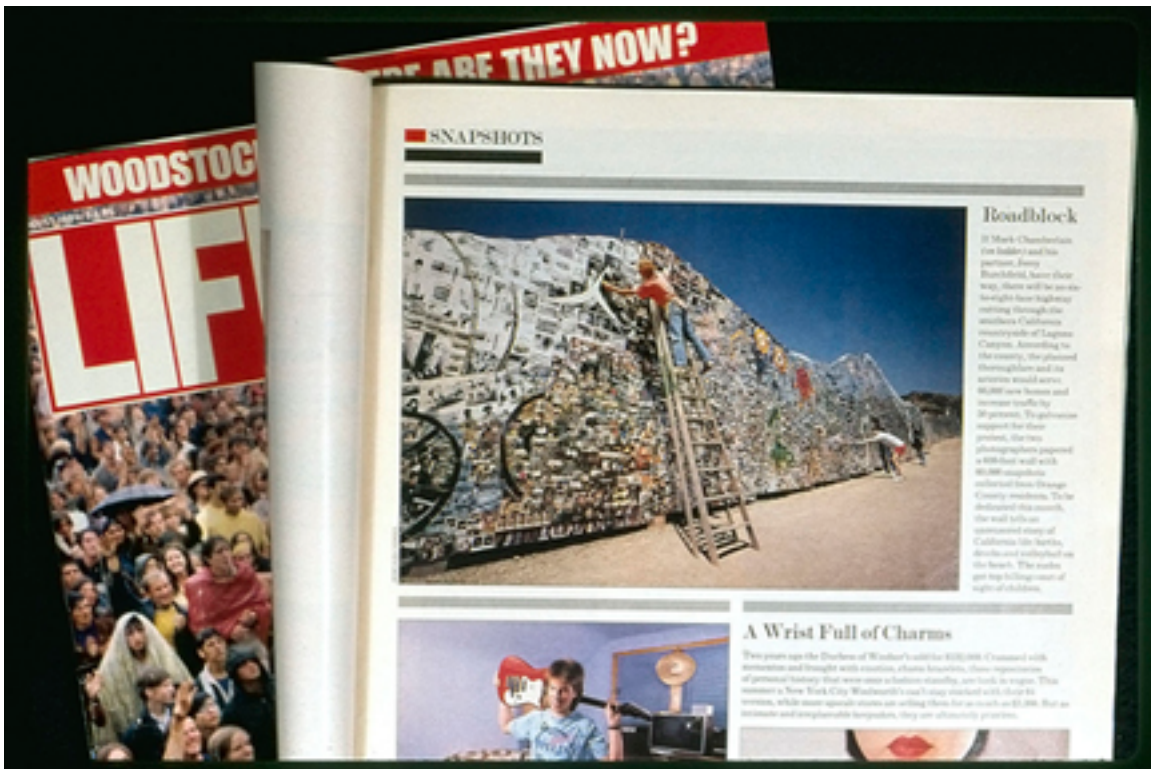

Life Magazine Woodstock Issue, August 1989