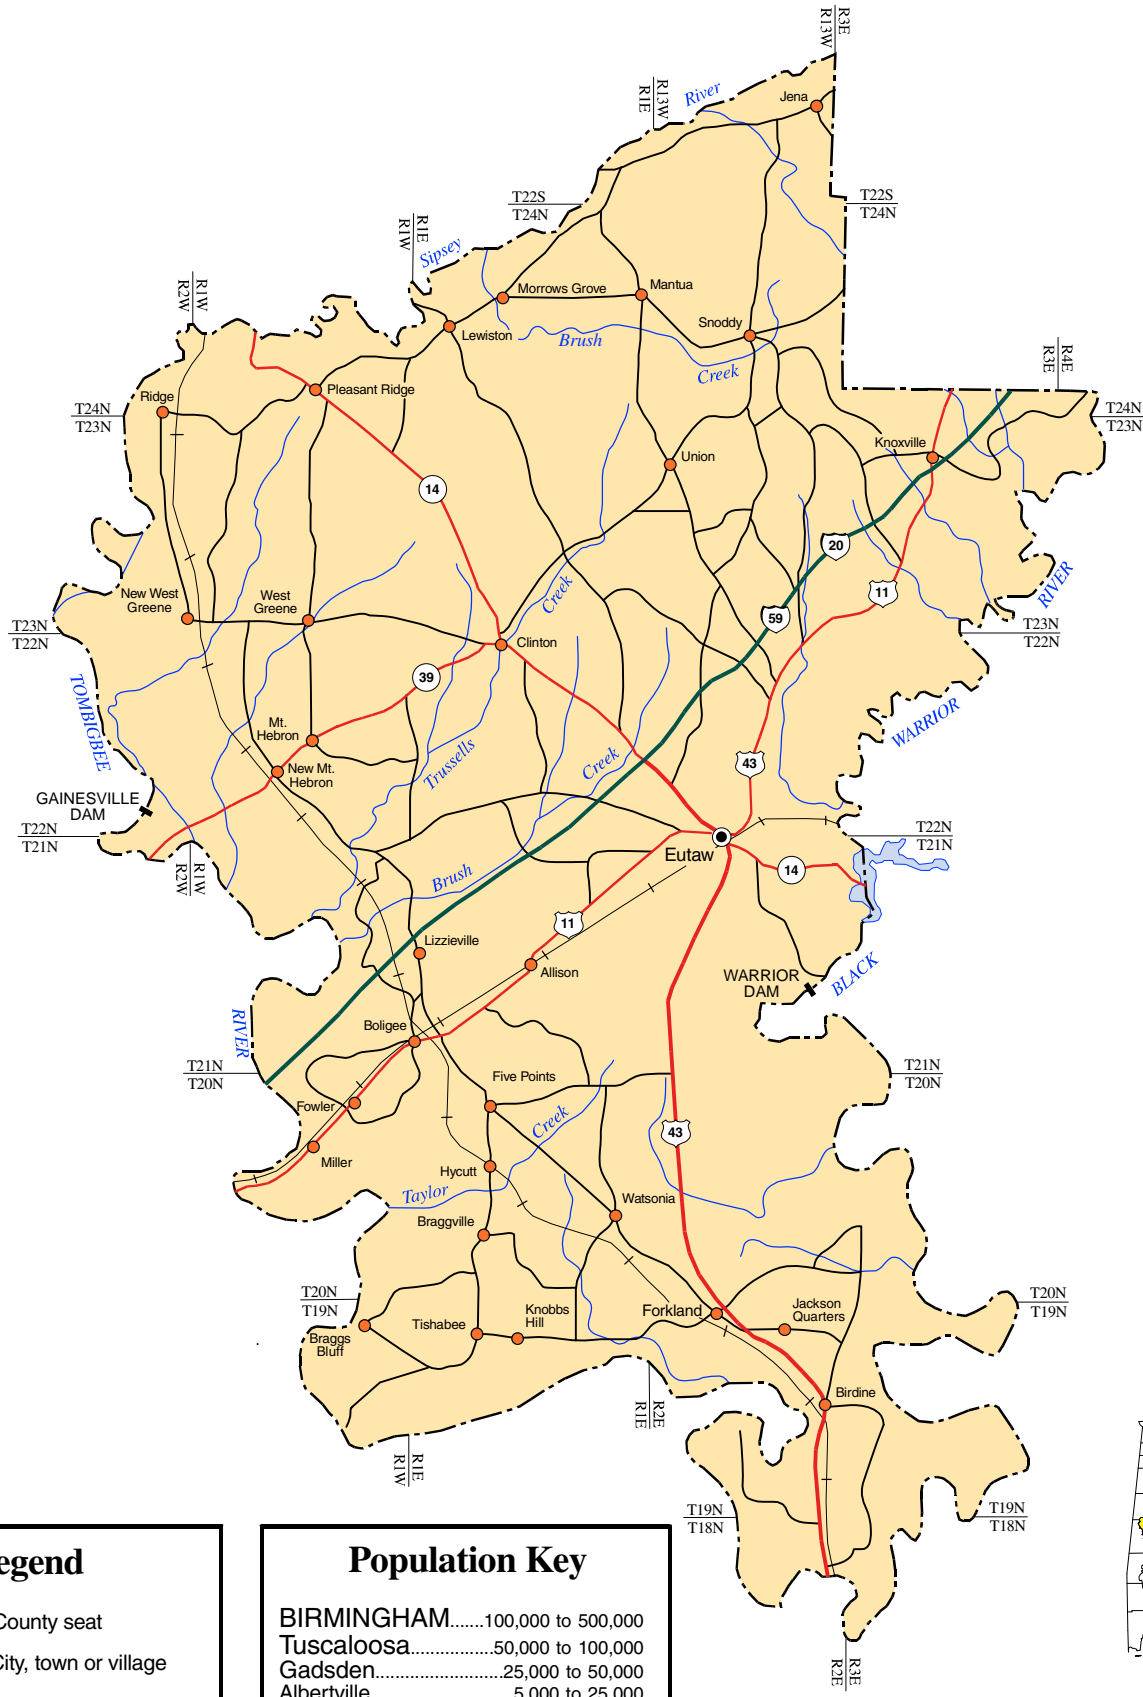

# GREENE COUNTY

### Legend

- County seat
- City, town or village
- Primary highway
- Secondary highway
- Other principal roads
- Route marker: Interstate; U.S.; State

### Population Key

BIRMINGHAM.....	100,000 to 500,000
Tuscaloosa.....	50,000 to 100,000
Gadsden.....	25,000 to 50,000
Albertville.....	5,000 to 25,000
Foley.....	1,000 to 5,000
Brilliant.....	500 to 1,000
Elkmont.....	up to 500

Produced by the Dept. of Geography  
College of Arts and Sciences  
The University of Alabama