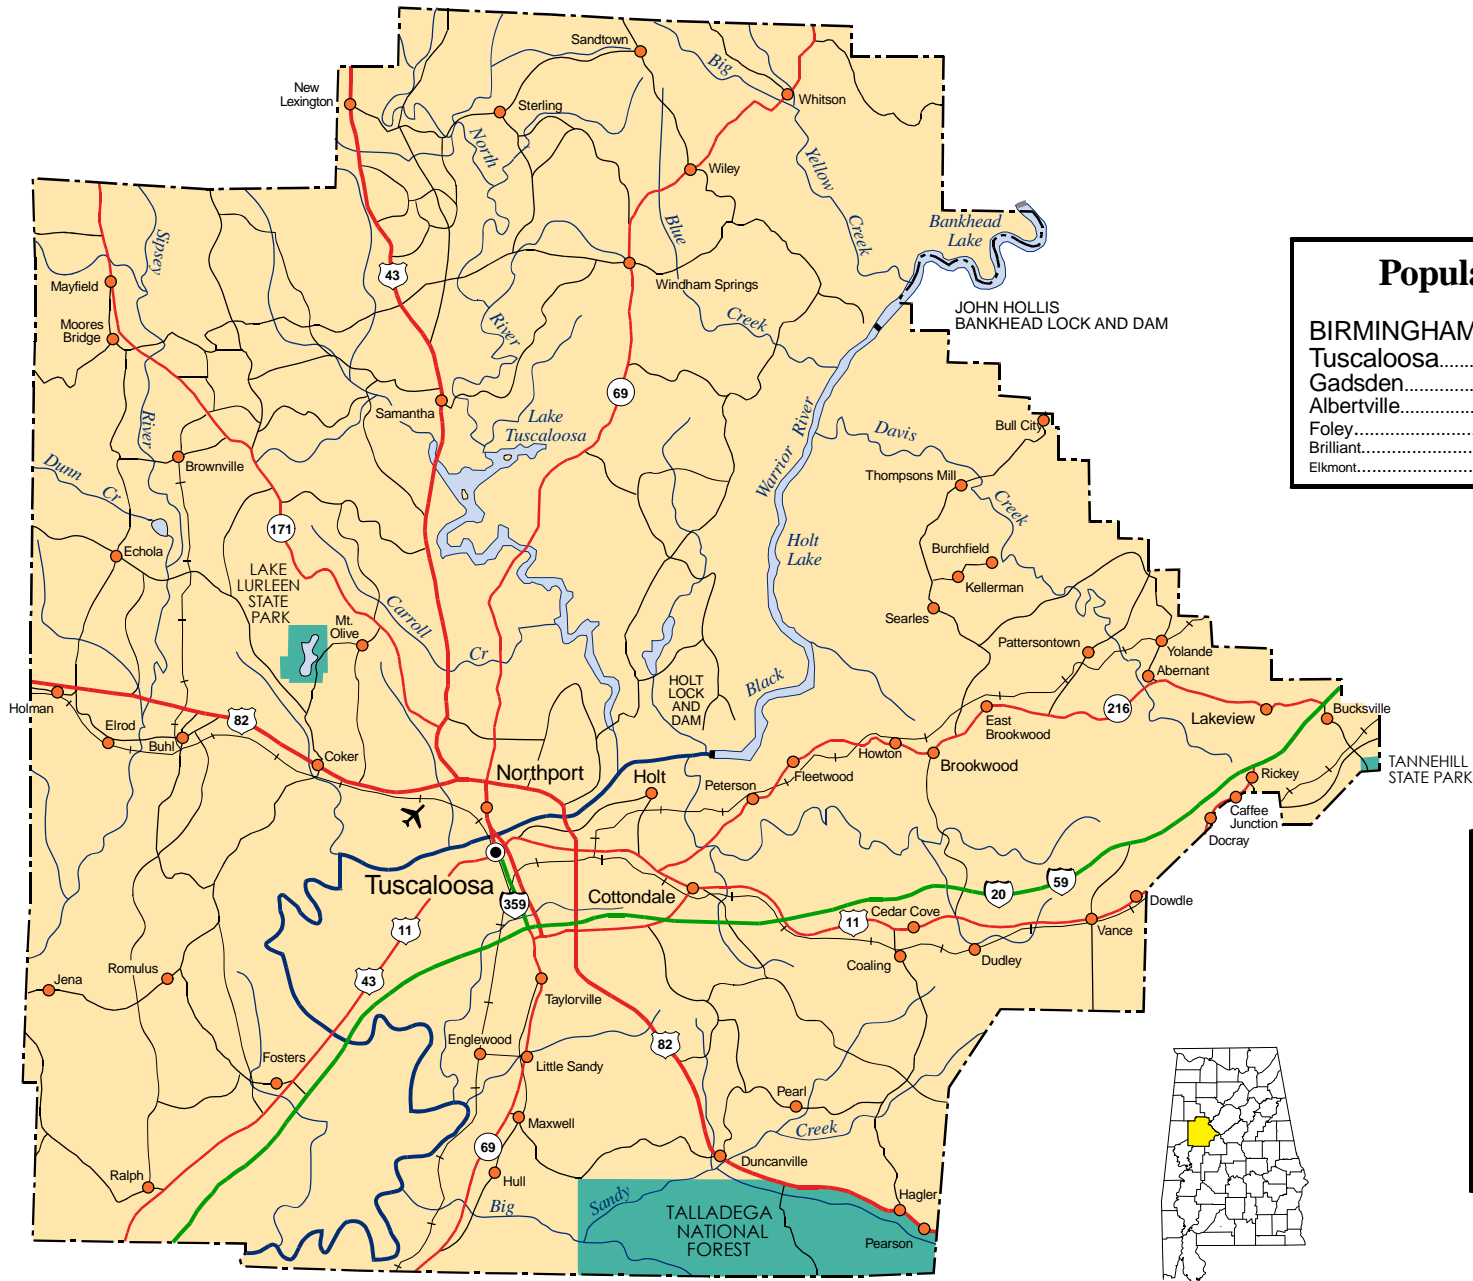

TUSCALOOSA COUNTY

Population Key

| | |
|------------------|--------------------|
| BIRMINGHAM..... | 100,000 to 500,000 |
| Tuscaloosa..... | 50,000 to 100,000 |
| Gadsden..... | 25,000 to 50,000 |
| Albertville..... | 5,000 to 25,000 |
| Foley..... | 1,000 to 5,000 |
| Brilliant..... | 500 to 1,000 |
| Elkmont..... | up to 500 |

Legend

- County seat
- City, town or village
- Primary highway
- Secondary highway
- Other principal roads
- Route marker: Interstate;
- U.S.; State