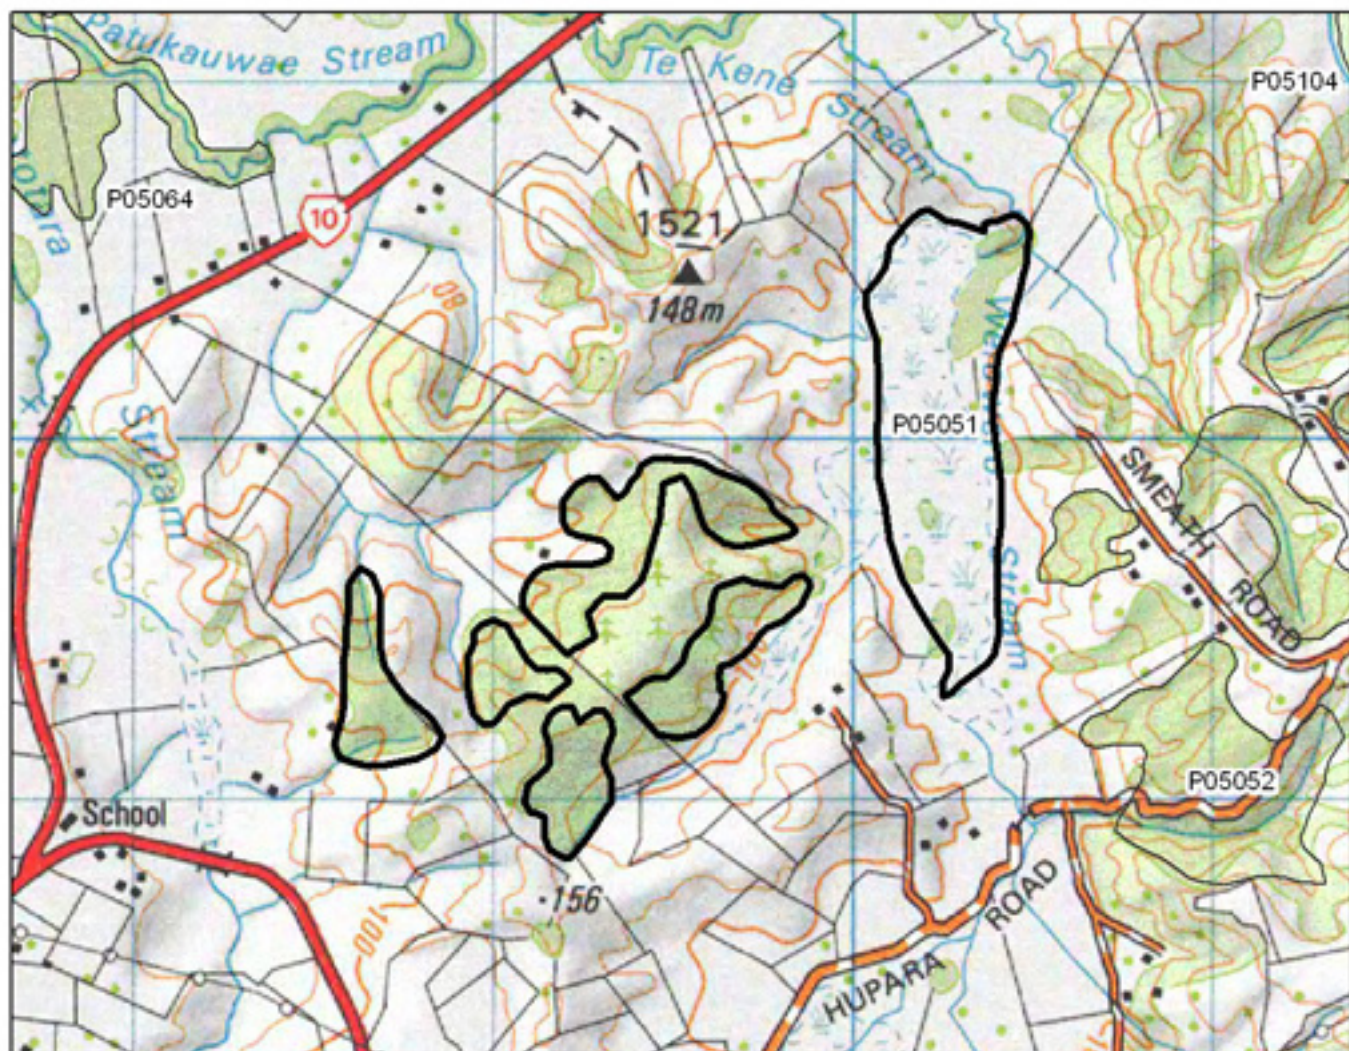

P04107 Kowhatuhuri Point Island

- S= Shrubland
- F= Forest
- W= Wetland
- E= Estuarine

P04108 Snail Island

S= Shrubland
F= Forest
W= Wetland
E= Estuarine

P04109 Cape Wiwiki Group

- S= Shrubland
- F= Forest
- W= Wetland
- E= Estuarine

P04114 Cavalli Islands - Northern Group

- S= Shrubland
- F= Forest
- W= Wetland
- E= Estuarine

P04115 Cavalli Islands - Eastern Group

- S= Shrubland
- F= Forest
- W= Wetland
- E= Estuarine

P04116 Cavalli Islands - Southern Group

- S= Shrubland
- F= Forest
- W= Wetland
- E= Estuarine

P05051 Pakaraka Bush Werowero Swamp

- S= Shrubland
- F= Forest
- W= Wetland
- E= Estuarine