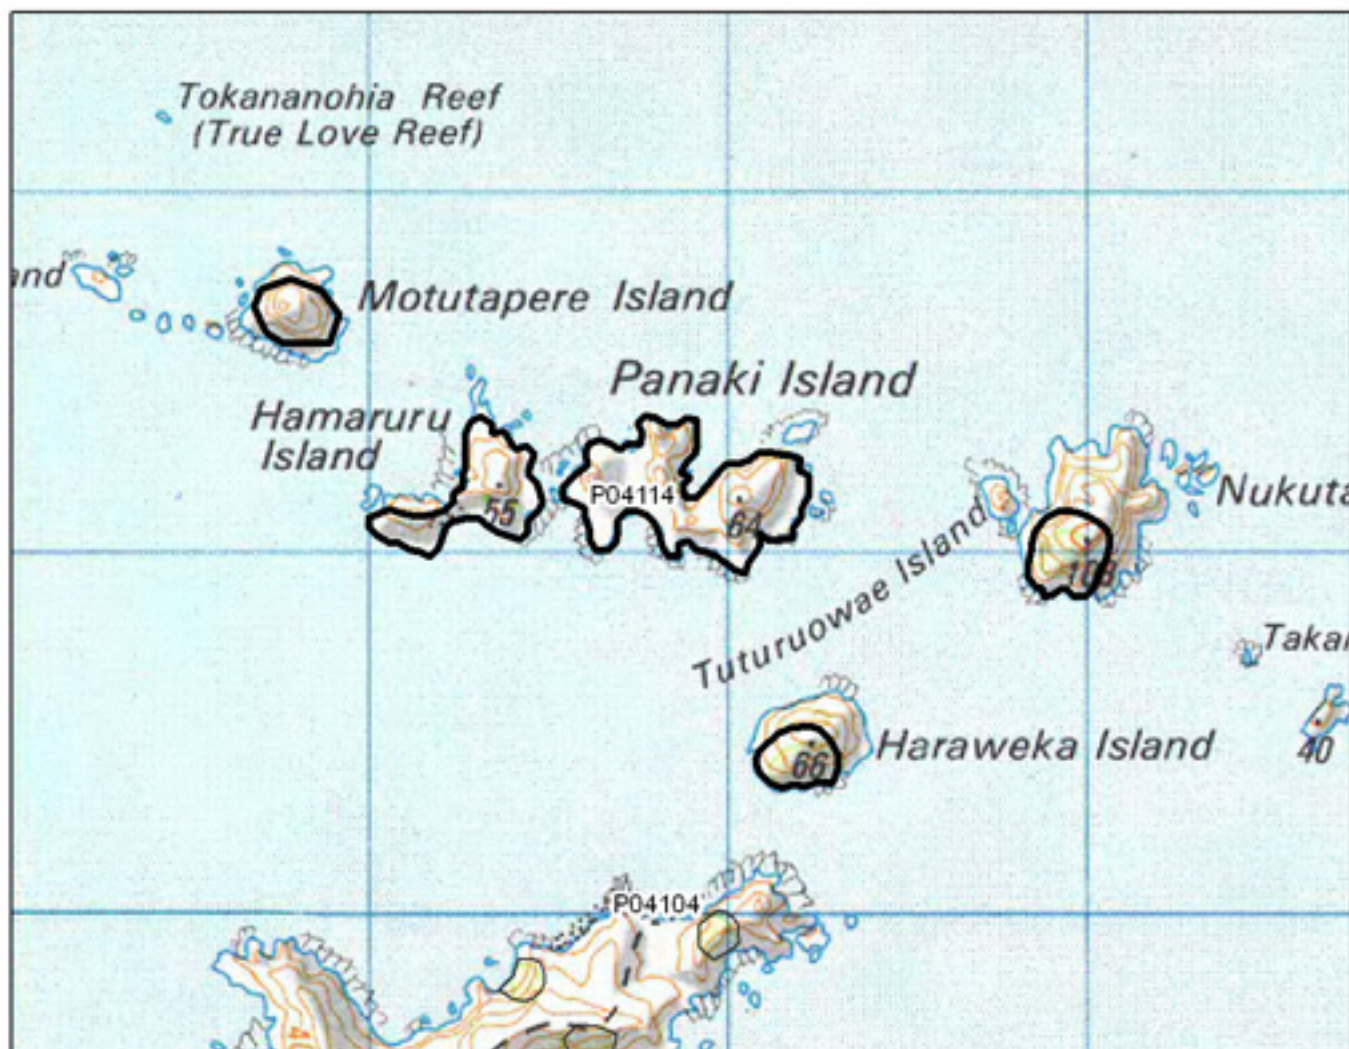

P04107 Kowhatuhuri Point Island

- S= Shrubland
- F= Forest
- W= Wetland
- E= Estuarine

P04108 Snail Island

S= Shrubland
F= Forest
W= Wetland
E= Estuarine

P04109 Cape Wiwiki Group

- S= Shrubland
- F= Forest
- W= Wetland
- E= Estuarine

P04111 Karaka Island

- S= Shrubland
- F= Forest
- W= Wetland
- E= Estuarine

P04112 Oruatemanu Island

- S= Shrubland
- F= Forest
- W= Wetland
- E= Estuarine

P04113 Cone Island

- S= Shrubland
- F= Forest
- W= Wetland
- E= Estuarine

P04114 Cavalli Islands - Northern Group

- S= Shrubland
- F= Forest
- W= Wetland
- E= Estuarine

P04115 Cavalli Islands - Eastern Group

- S= Shrubland
- F= Forest
- W= Wetland
- E= Estuarine

P04116 Cavalli Islands - Southern Group

- S= Shrubland
- F= Forest
- W= Wetland
- E= Estuarine

P05051 Pakaraka Bush Werowero Swamp

- S= Shrubland
- F= Forest
- W= Wetland
- E= Estuarine