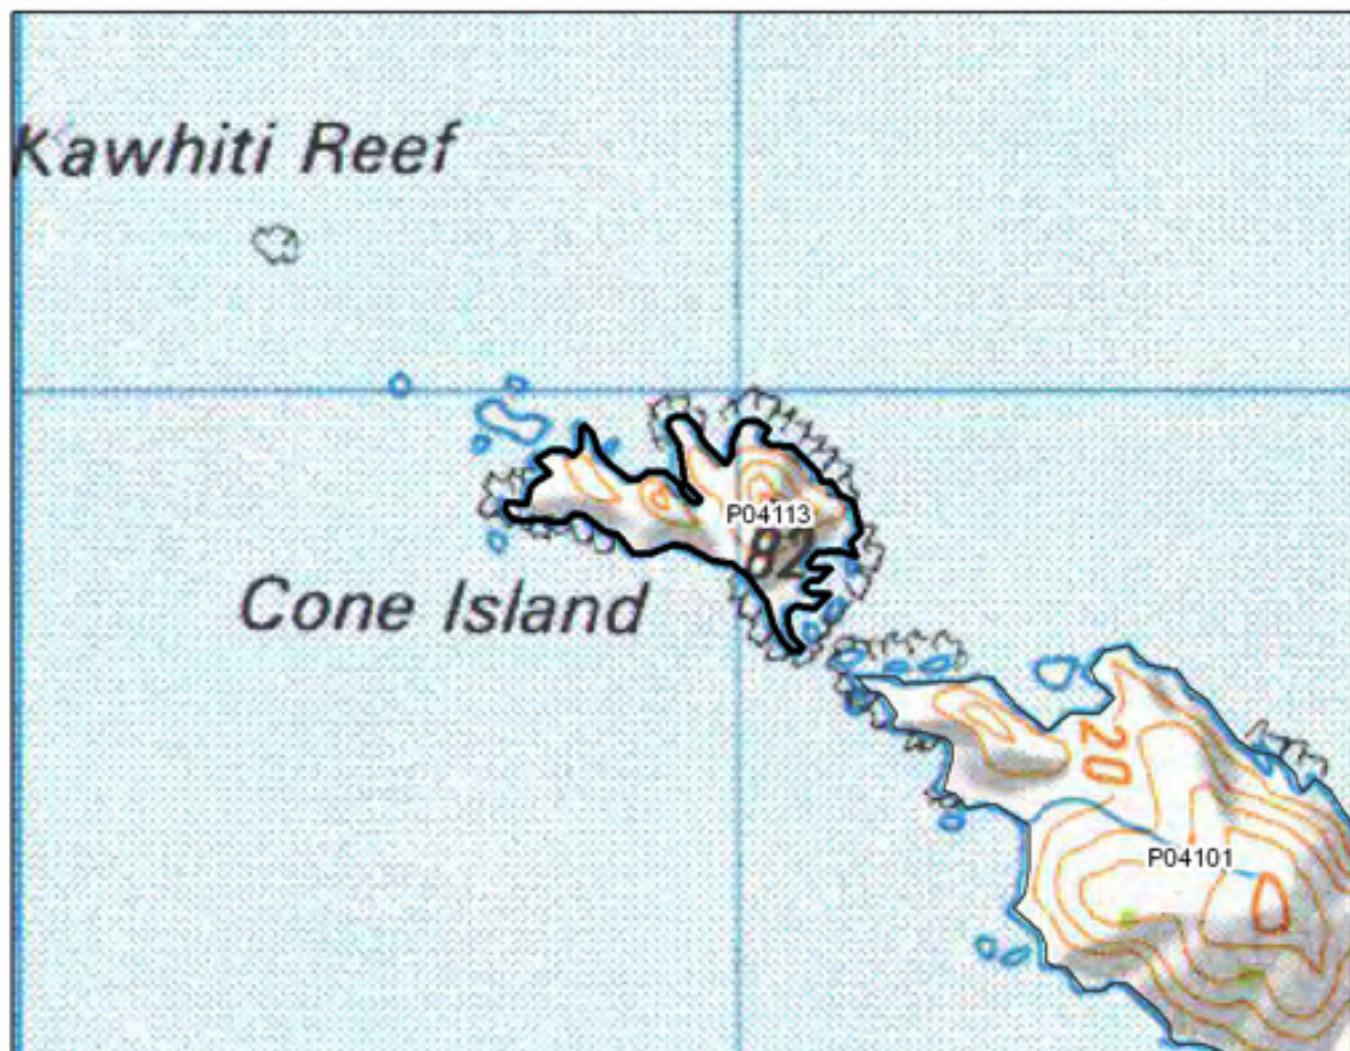

P04107 Kowhatuhuri Point Island

- S= Shrubland
- F= Forest
- W= Wetland
- E= Estuarine

P04108 Snail Island

S= Shrubland
F= Forest
W= Wetland
E= Estuarine

P04109 Cape Wiwiki Group

- S= Shrubland
- F= Forest
- W= Wetland
- E= Estuarine

P04111 Karaka Island

- S= Shrubland
- F= Forest
- W= Wetland
- E= Estuarine

P04112 Oruatemanu Island

- S= Shrubland
- F= Forest
- W= Wetland
- E= Estuarine

P04113 Cone Island

- S= Shrubland
- F= Forest
- W= Wetland
- E= Estuarine

- S= Shrubland
- F= Forest
- W= Wetland
- E= Estuarine

P05051 Pakaraka Bush Werowero Swamp

- S= Shrubland
- F= Forest
- W= Wetland
- E= Estuarine