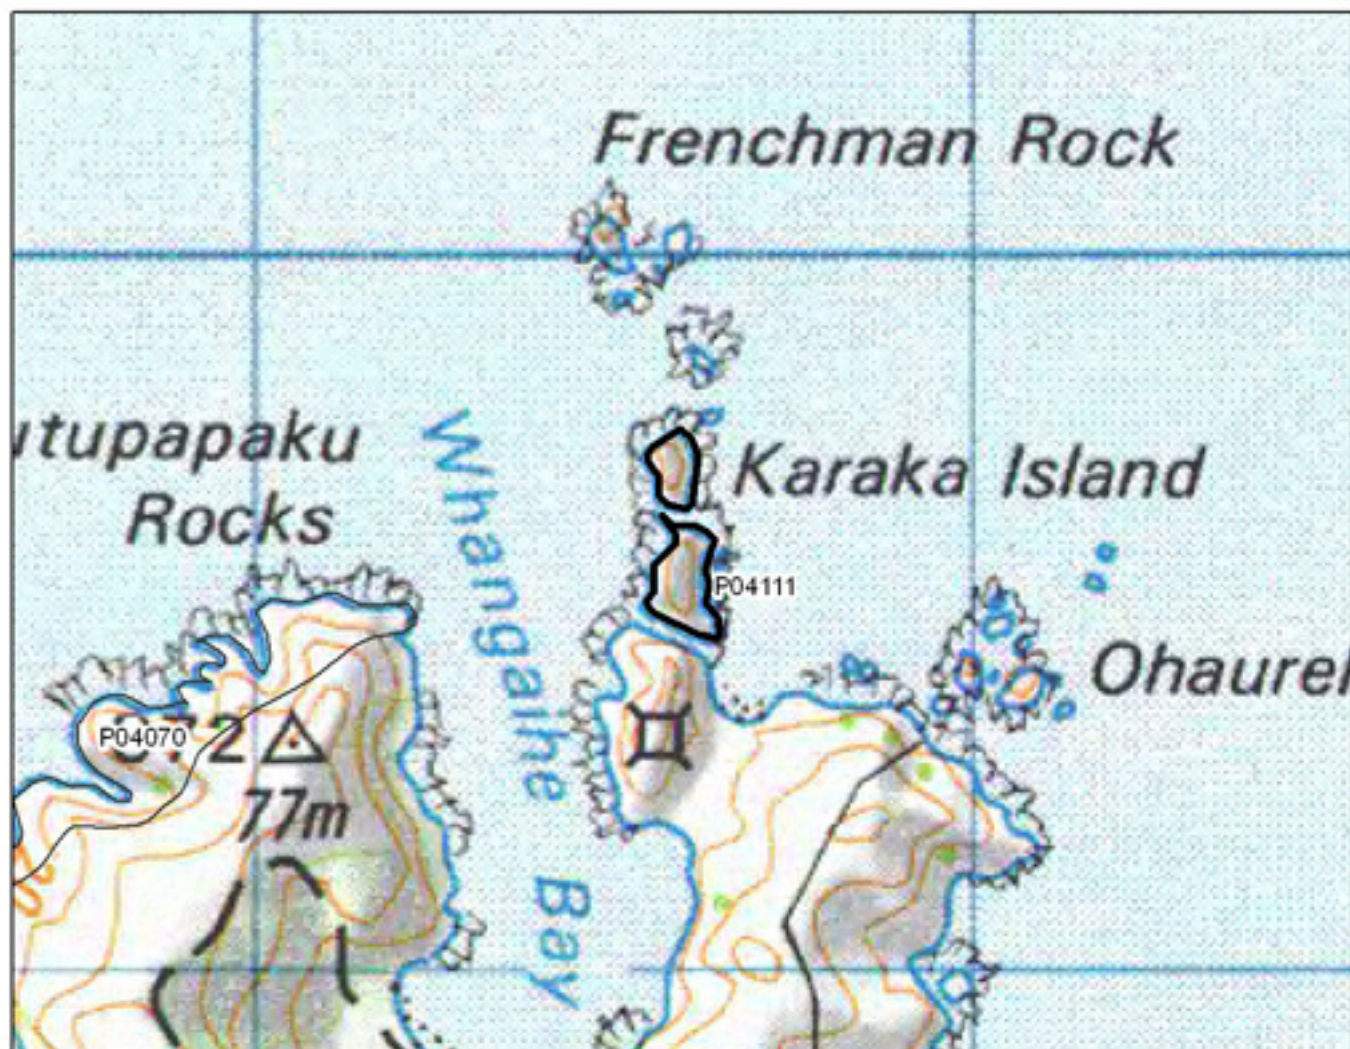

P04107 Kowhatuhuri Point Island

- S= Shrubland
- F= Forest
- W= Wetland
- E= Estuarine

P04108 Snail Island

S= Shrubland
F= Forest
W= Wetland
E= Estuarine

P04109 Cape Wiwiki Group

- S= Shrubland
- F= Forest
- W= Wetland
- E= Estuarine

P04111 Karaka Island

- S= Shrubland
- F= Forest
- W= Wetland
- E= Estuarine

P04112 Oruatemanu Island

- S= Shrubland
- F= Forest
- W= Wetland
- E= Estuarine

P04113 Cone Island

- S= Shrubland
- F= Forest
- W= Wetland
- E= Estuarine

P04114 Cavalli Islands - Northern Group

- S= Shrubland
- F= Forest
- W= Wetland
- E= Estuarine

P04115 Cavalli Islands - Eastern Group

- S= Shrubland
- F= Forest
- W= Wetland
- E= Estuarine

P04116 Cavalli Islands - Southern Group

- S= Shrubland
- F= Forest
- W= Wetland
- E= Estuarine

P05051 Pakaraka Bush Werowero Swamp

- S= Shrubland
- F= Forest
- W= Wetland
- E= Estuarine