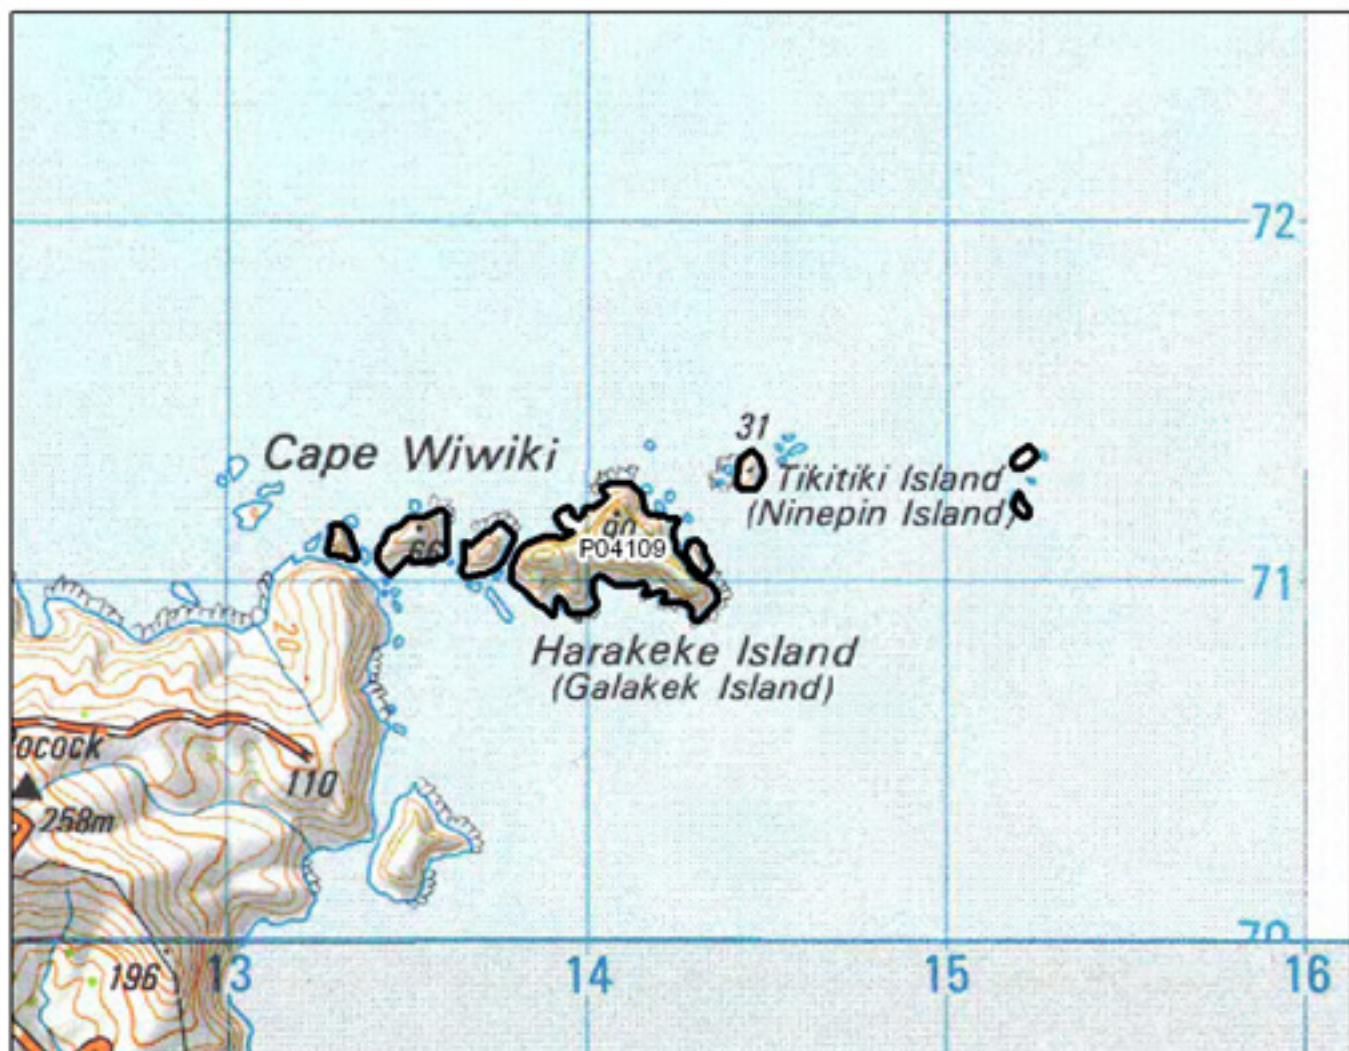

P04107 Kowhatuhuri Point Island

- S= Shrubland
- F= Forest
- W= Wetland
- E= Estuarine

P04108 Snail Island

S= Shrubland
F= Forest
W= Wetland
E= Estuarine

P04109 Cape Wiwiki Group

- S= Shrubland
- F= Forest
- W= Wetland
- E= Estuarine

P04111 Karaka Island

- S= Shrubland
- F= Forest
- W= Wetland
- E= Estuarine

P04112 Oruatemanu Island

- S= Shrubland
- F= Forest
- W= Wetland
- E= Estuarine

P04113 Cone Island

- S= Shrubland
- F= Forest
- W= Wetland
- E= Estuarine

- S= Shrubland
- F= Forest
- W= Wetland
- E= Estuarine

P05051 Pakaraka Bush Werowero Swamp

- S= Shrubland
- F= Forest
- W= Wetland
- E= Estuarine