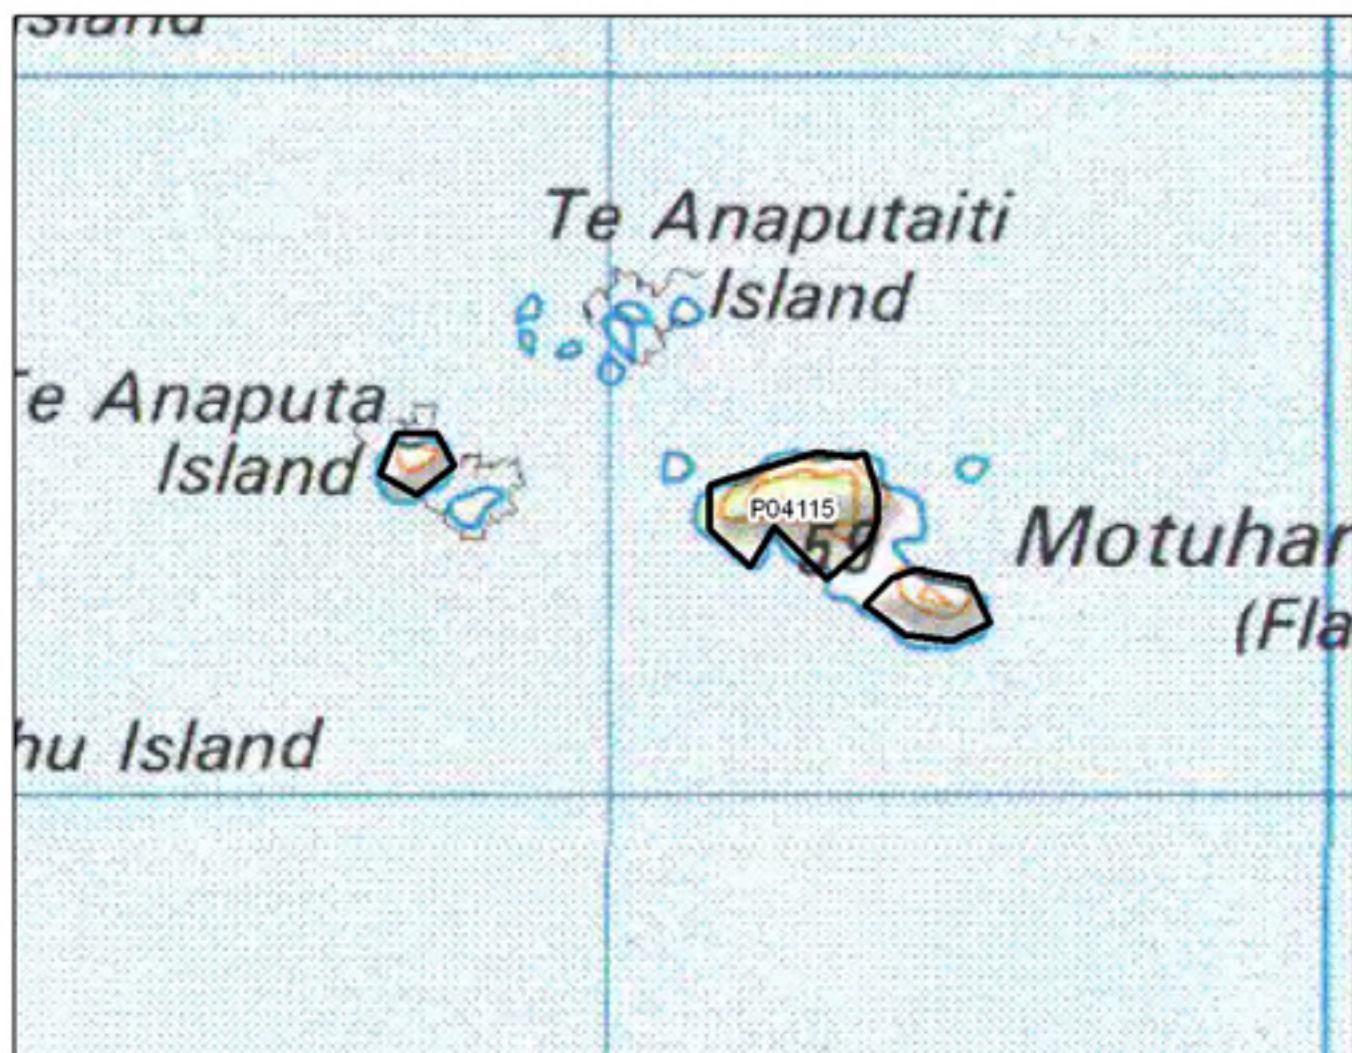

P04107 Kowhatuhuri Point Island

- S= Shrubland
- F= Forest
- W= Wetland
- E= Estuarine

P04108 Snail Island

S= Shrubland
F= Forest
W= Wetland
E= Estuarine

P04109 Cape Wiwiki Group

- S= Shrubland
- F= Forest
- W= Wetland
- E= Estuarine

P04111 Karaka Island

- S= Shrubland
- F= Forest
- W= Wetland
- E= Estuarine

P04112 Oruatemanu Island

- S= Shrubland
- F= Forest
- W= Wetland
- E= Estuarine

P04113 Cone Island

- S= Shrubland
- F= Forest
- W= Wetland
- E= Estuarine

P04114 Cavalli Islands - Northern Group

- S= Shrubland
- F= Forest
- W= Wetland
- E= Estuarine

P04115 Cavalli Islands - Eastern Group

- S= Shrubland
- F= Forest
- W= Wetland
- E= Estuarine

P04116 Cavalli Islands - Southern Group

- S= Shrubland
- F= Forest
- W= Wetland
- E= Estuarine

P05051 Pakaraka Bush Werowero Swamp

- S= Shrubland
- F= Forest
- W= Wetland
- E= Estuarine