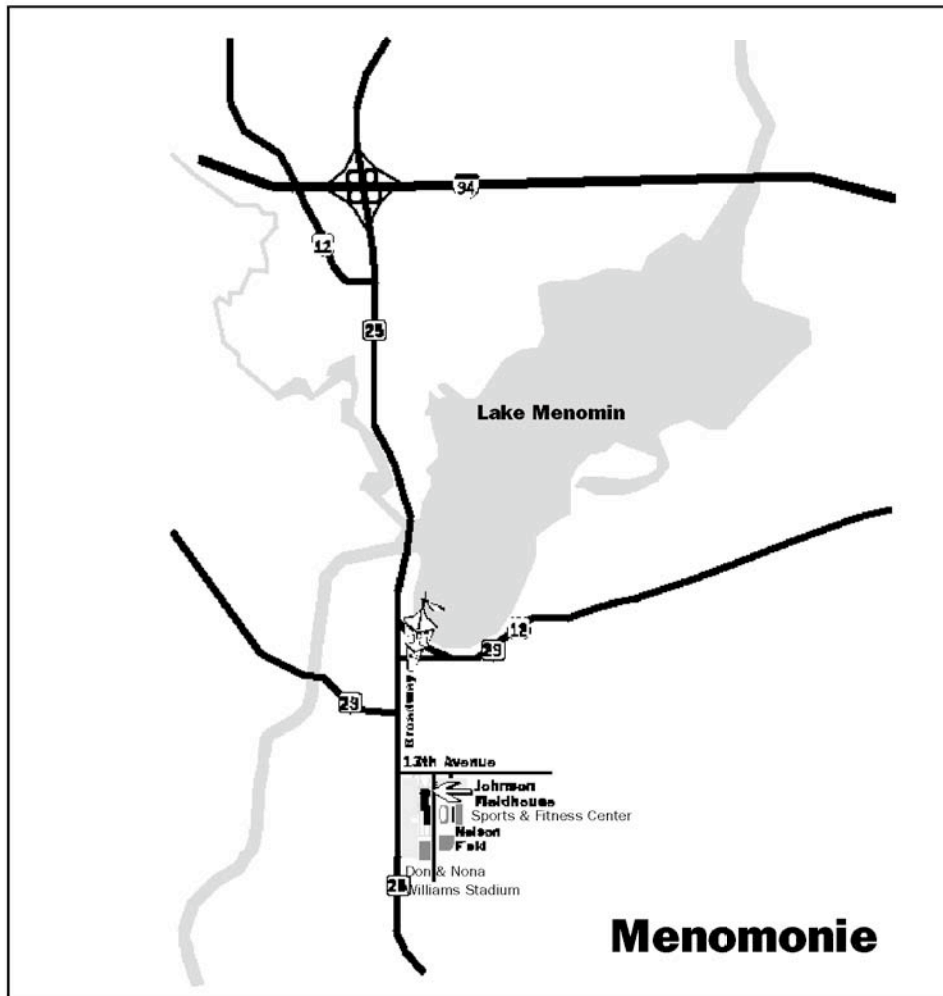

Situated in the small, west-central Wisconsin town of Menomonie on the shores of man-made Lake Menomin, the Stout campus is home to 8400 students, who come from more than 30 US states and 35 foreign countries. More than $200,000 in student activity funds are administered by student government, and there are more than 120 student clubs and organizations on campus, including national fraternities and sororities.

The city of Menomonie is home to approximately 14,000 people, serves as the county seat of Dunn County and has many historical and recreational points of interest. By being centered in the city of Menomonie itself, the campus is adjacent to the downtown business district, which makes it an attractive, convenient and accessible campus setting.

Major entertainment and cultural activities are also available on campus, in the community and in the Twin Cities, about an hour west on I-94.

Programs Offered

Majors

- Apparel Design and Development
- Applied Mathematics & Computer Sciences
- Applied Science
- Art
- Art Education
- Business Administration
- Career, Technical Education and Training
- Computer Engineering
- Construction
- Dietetics
- Early Childhood Education
- Engineering Technology
- Family and Consumer Sciences Education
- Food Systems and Technology
- Game Design & Development
- Golf Enterprise Management
- Graphic Communications Management
- Hotel, Restaurant & Tourism Management
- Human Development & Family Studies
- Information & Communications Technology
- Information Technology Management
- Management
- Manufacturing Engineering
- Marketing and Business Education
- Packaging
- Plastics Engineering
- Property Management
- Psychology
- Retail Merchandising and Management
- Science Education
- Service Management
- Special Education
- Sustainable Management
- Technical Communication
- Technology Education
- Technology & Science Education
- Vocational Rehabilitation

Minors

- Applied Foreign Language
- Applied Photography
- Art
- Biology
- Business Administration
- Chemistry
- Coaching
- Cognitive Neuroscience
- Computer Science
- Construction Safety Risk Control
- Disability Services
- Economics*
- English Literature
- English Writing
- Environmental Studies
- Food Technology
- Gaming Entertainment Management
- Health and Fitness*
- History*
- Human Development and Family Studies
- Human Resource Management
- Information & Communications Technologies
- Journalism
- Lodging Management
- Materials
- Mathematics*
- Mechanical & Electrical Construction
- Military Leadership
- Philosophy
- Physics
- Plant Science
- Project Management
- Property Management
- Psychology
- Quality Management
- Retailing
- Sociology
- Spanish
- Speech Communication*
- Supply Chain Management
- Sustainable Design & Development
- Technical Writing
- Tourism
- Traffic Safety*
- Women's Studies

* also indicates a teaching minor available