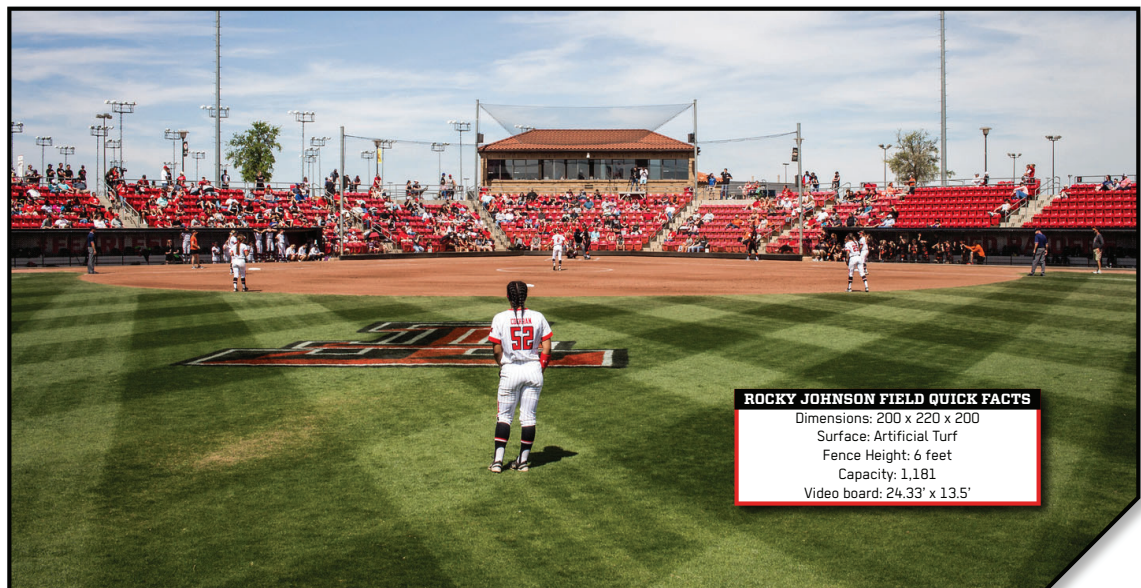

The 2019 and 2022 seasons saw some of the largest crowds at The Rock since its opening. In a series against Texas in April of 2019, 2,687 fans attended over a three-game stretch to set a program record including the record for most fans at a single game, 1,294, which still holds as Tech heads into the 2024 season.

Then, three seasons later, in a series against Oklahoma, the attendance record was crushed as The Rock saw 3,569 fans attend over the three-game series. That marks the only time that three consecutive games have seen over 1,000 fans in the stands.

The record was on watch in the Red Raiders final home series of the 2023 season against Oklahoma State as 2,148 fans attended the first two games of the series when fans were treated to a 4-3 walk-off victory over the No. 7 ranked Cowgirls in extra innings.

After the 2023 season, the Rocky Johnson was renovated to add artificial turf, updated outfield walls, a reconstruction of the bullpen and improved speakers to further enhance the fan and student-athlete experience.

■ A state-of-the-art HD video board was installed prior to the start of the 2017 home campaign. The structure measures 24.33 feet by 13.4 feet and contains a brand new scoreboard system underneath. The video board is operated from the control room at the United Supermarkets Arena.

ROCKY JOHNSON FIELD QUICK FACTS

Dimensions: 200 x 220 x 200
Surface: Artificial Turf
Fence Height: 6 feet
Capacity: 1,181
Video board: 24.33' x 13.5'