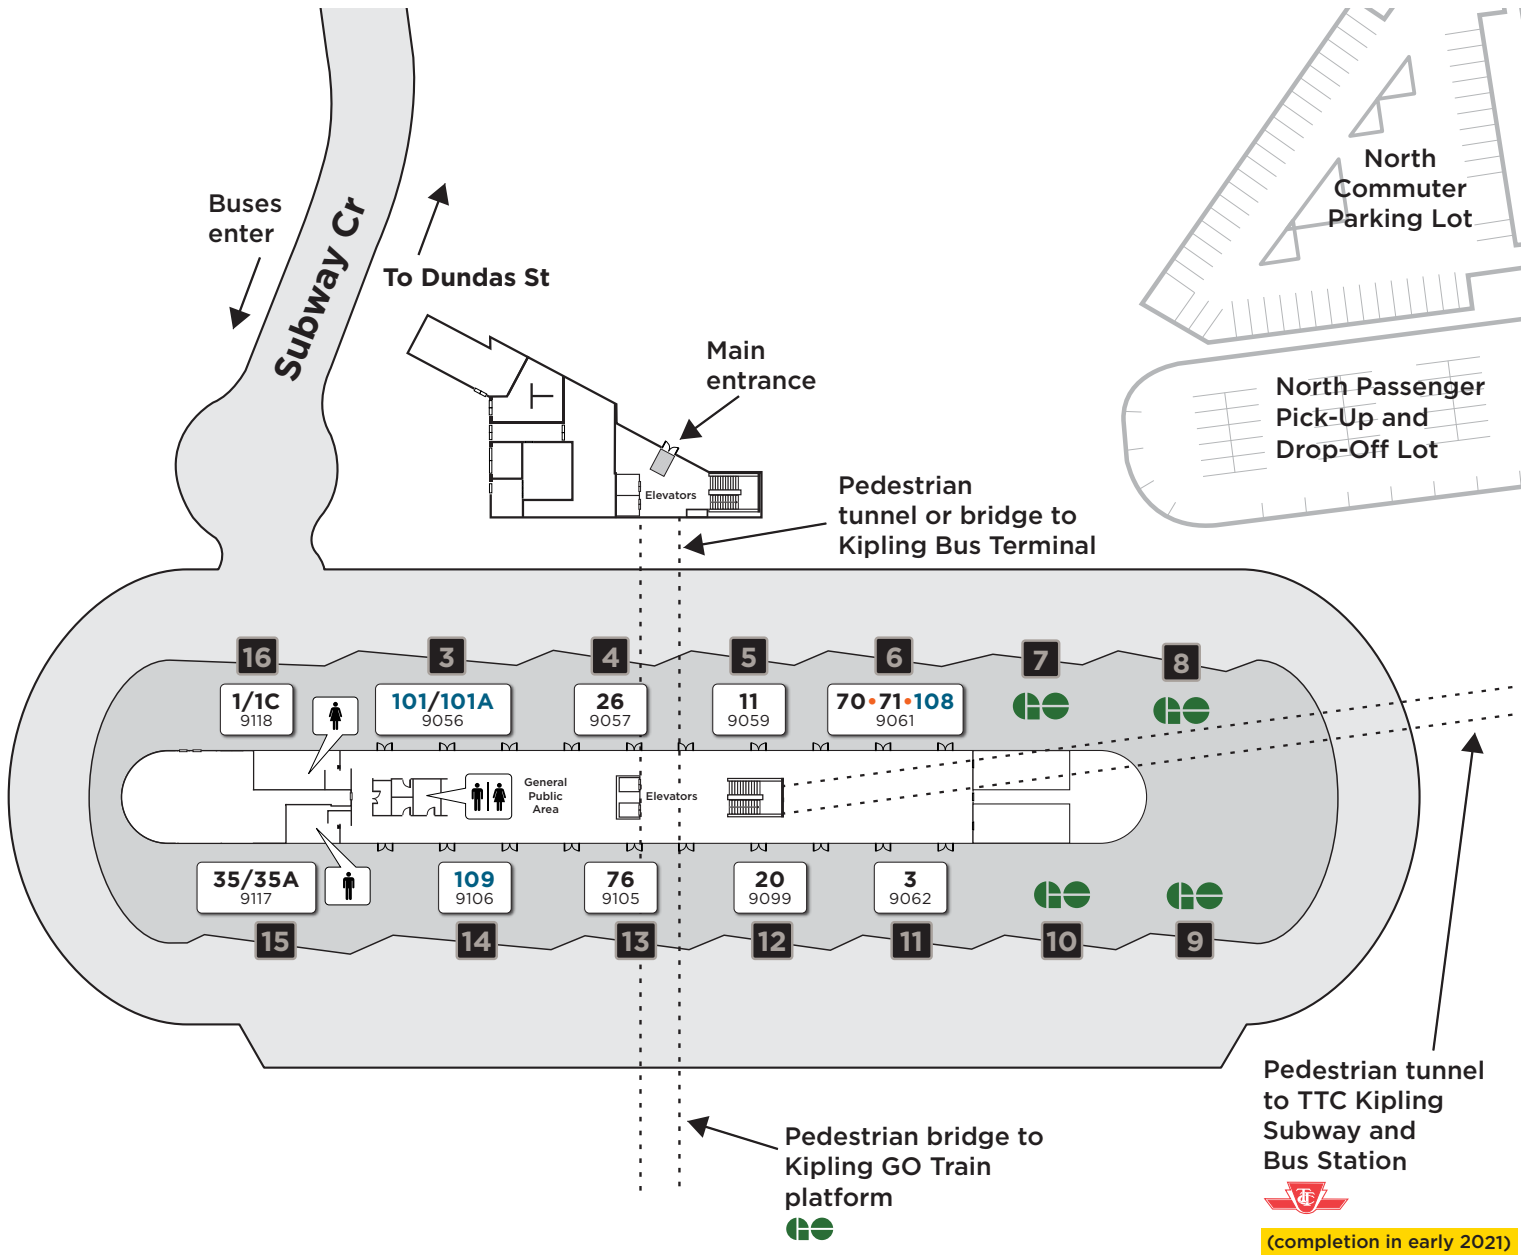

# Kipling Bus Terminal

(completion in early 2021)

Map not to scale

**Legend**

	Route # — <b>1/1C</b> Bus stop # — 9118		Route # — <b>101/101A</b> Bus stop # — 9056	Platform Number <b>3</b>
--	--	---	--	--------------------------