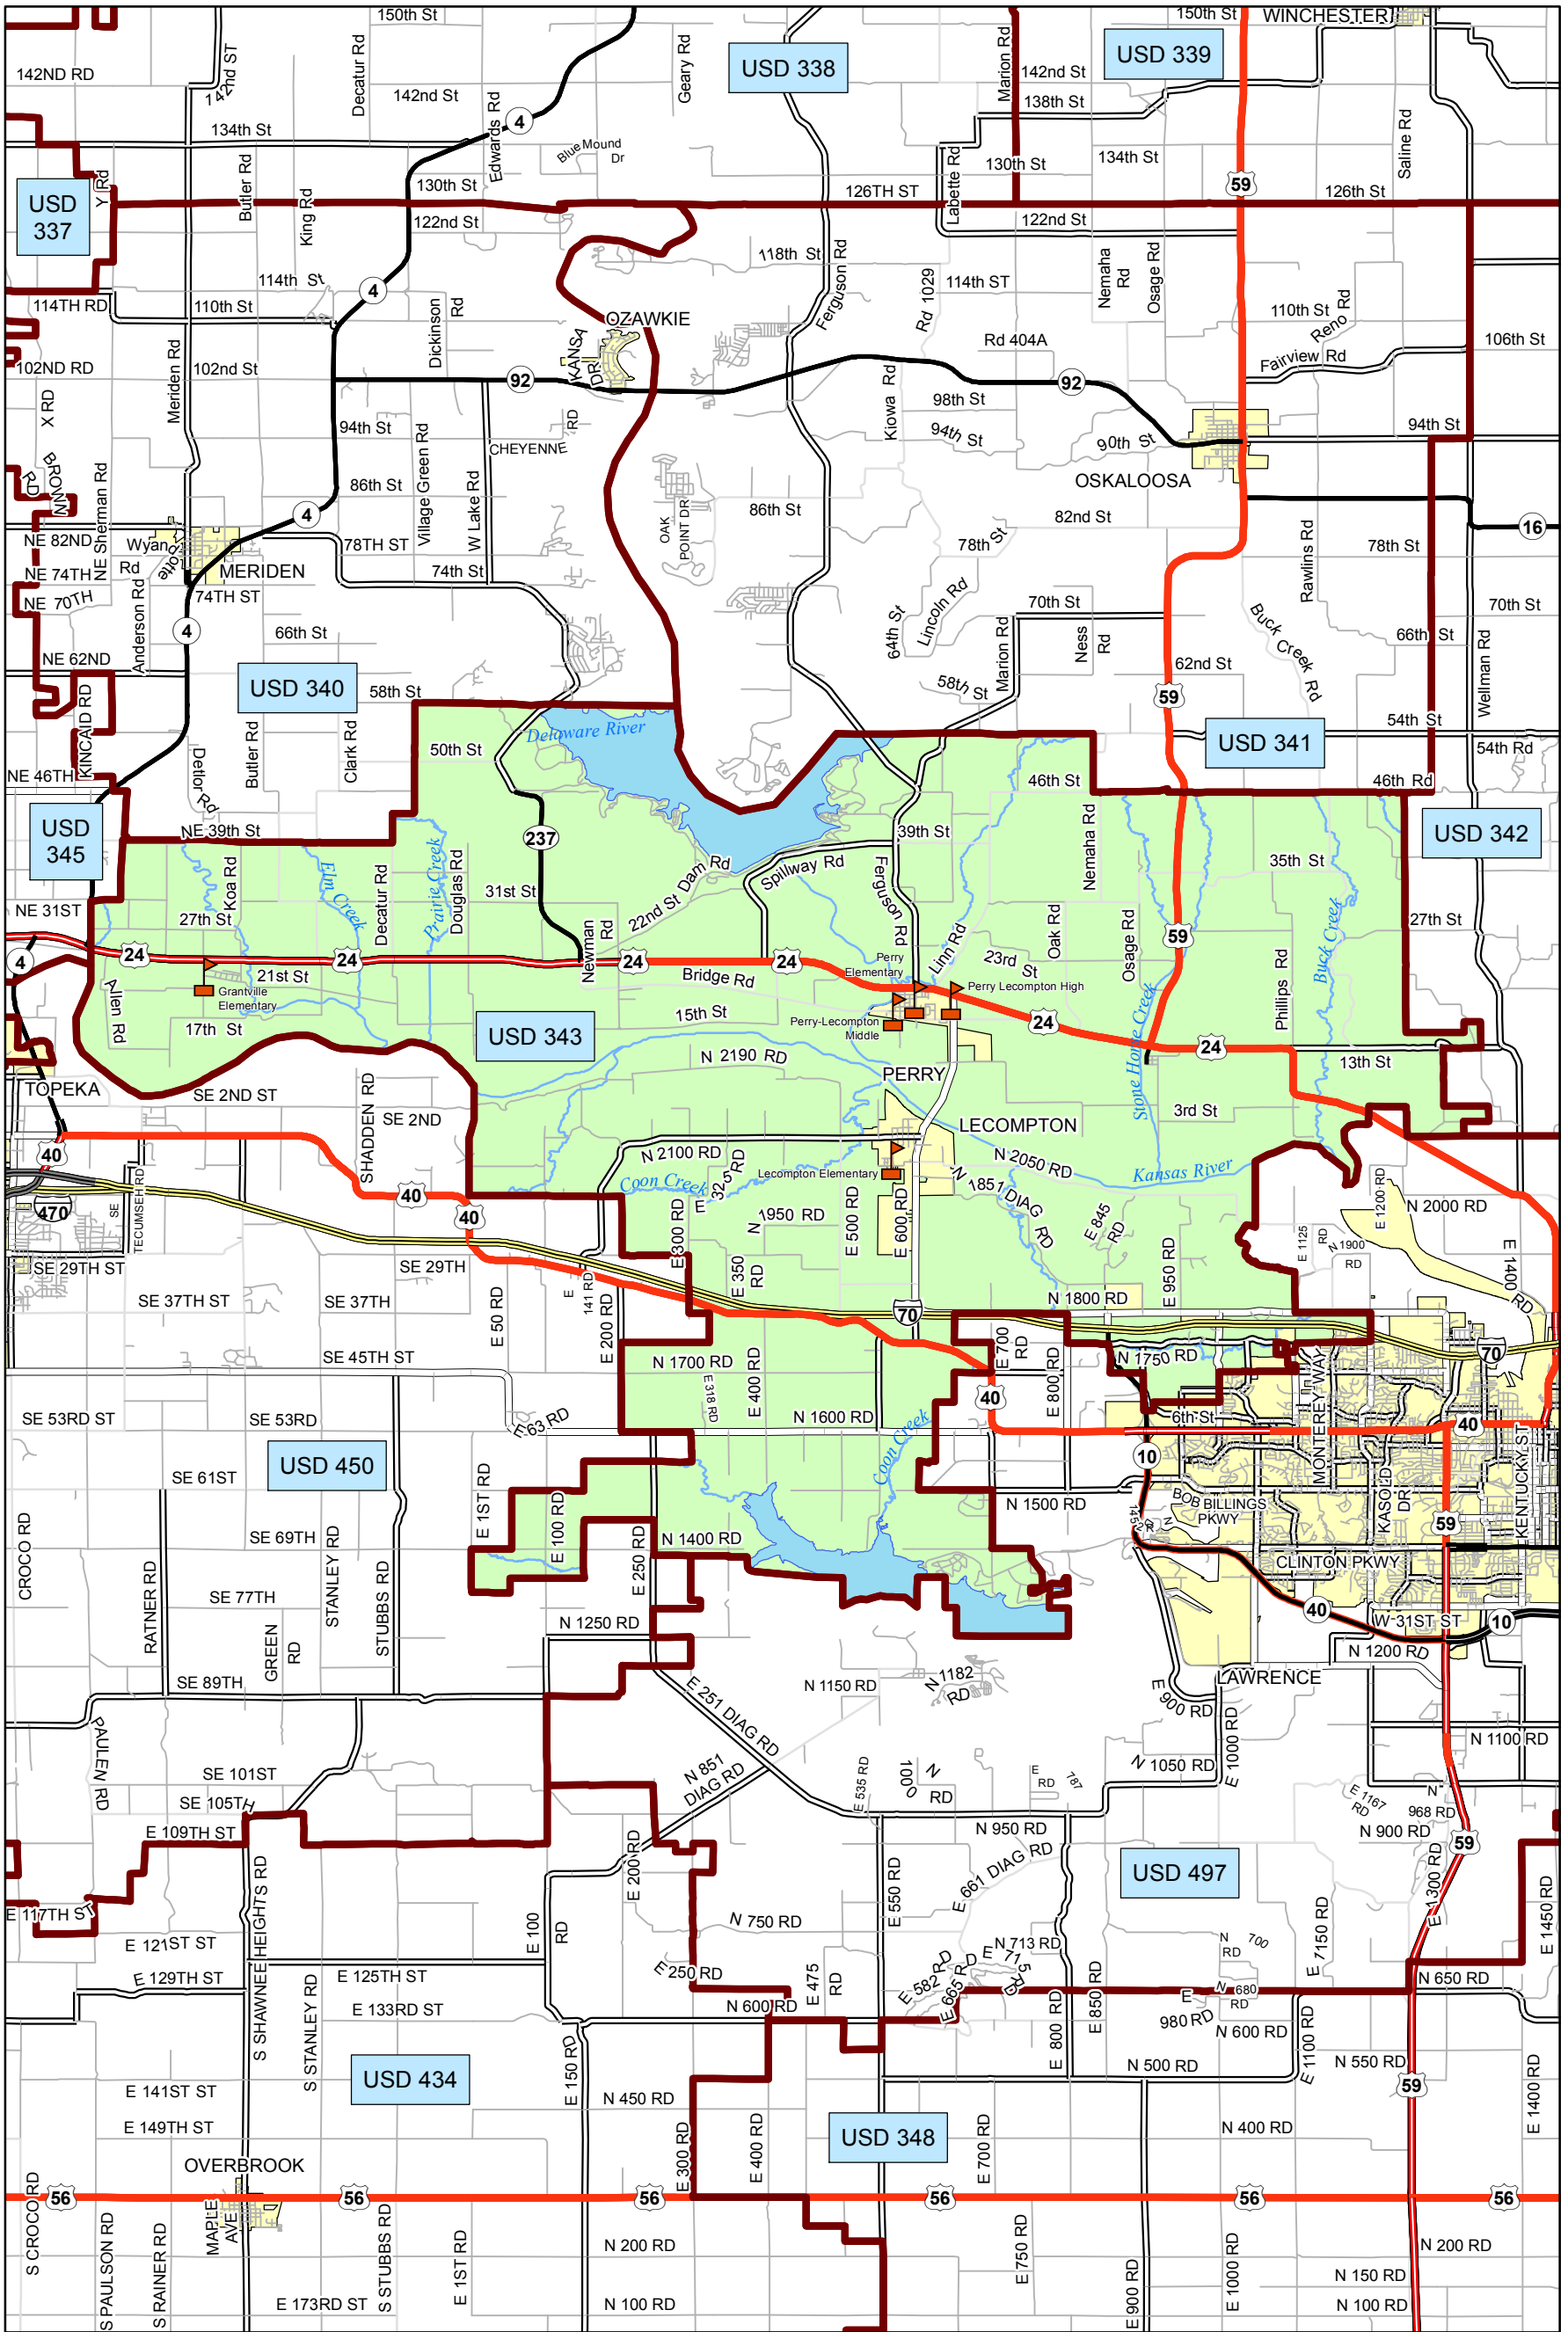

# USD 343 District Map

PREPARED BY THE  
**KANSAS DEPARTMENT OF TRANSPORTATION**  
**BUREAU OF TRANSPORTATION PLANNING**

MAP CREATED TUESDAY, JUNE 02, 2015

KDOT makes no warranties, guarantees, or representations of accuracy of this information and assumes no liability for errors or omissions.

-  Primary/Secondary School
-  Post Secondary School
-  District Boundaries