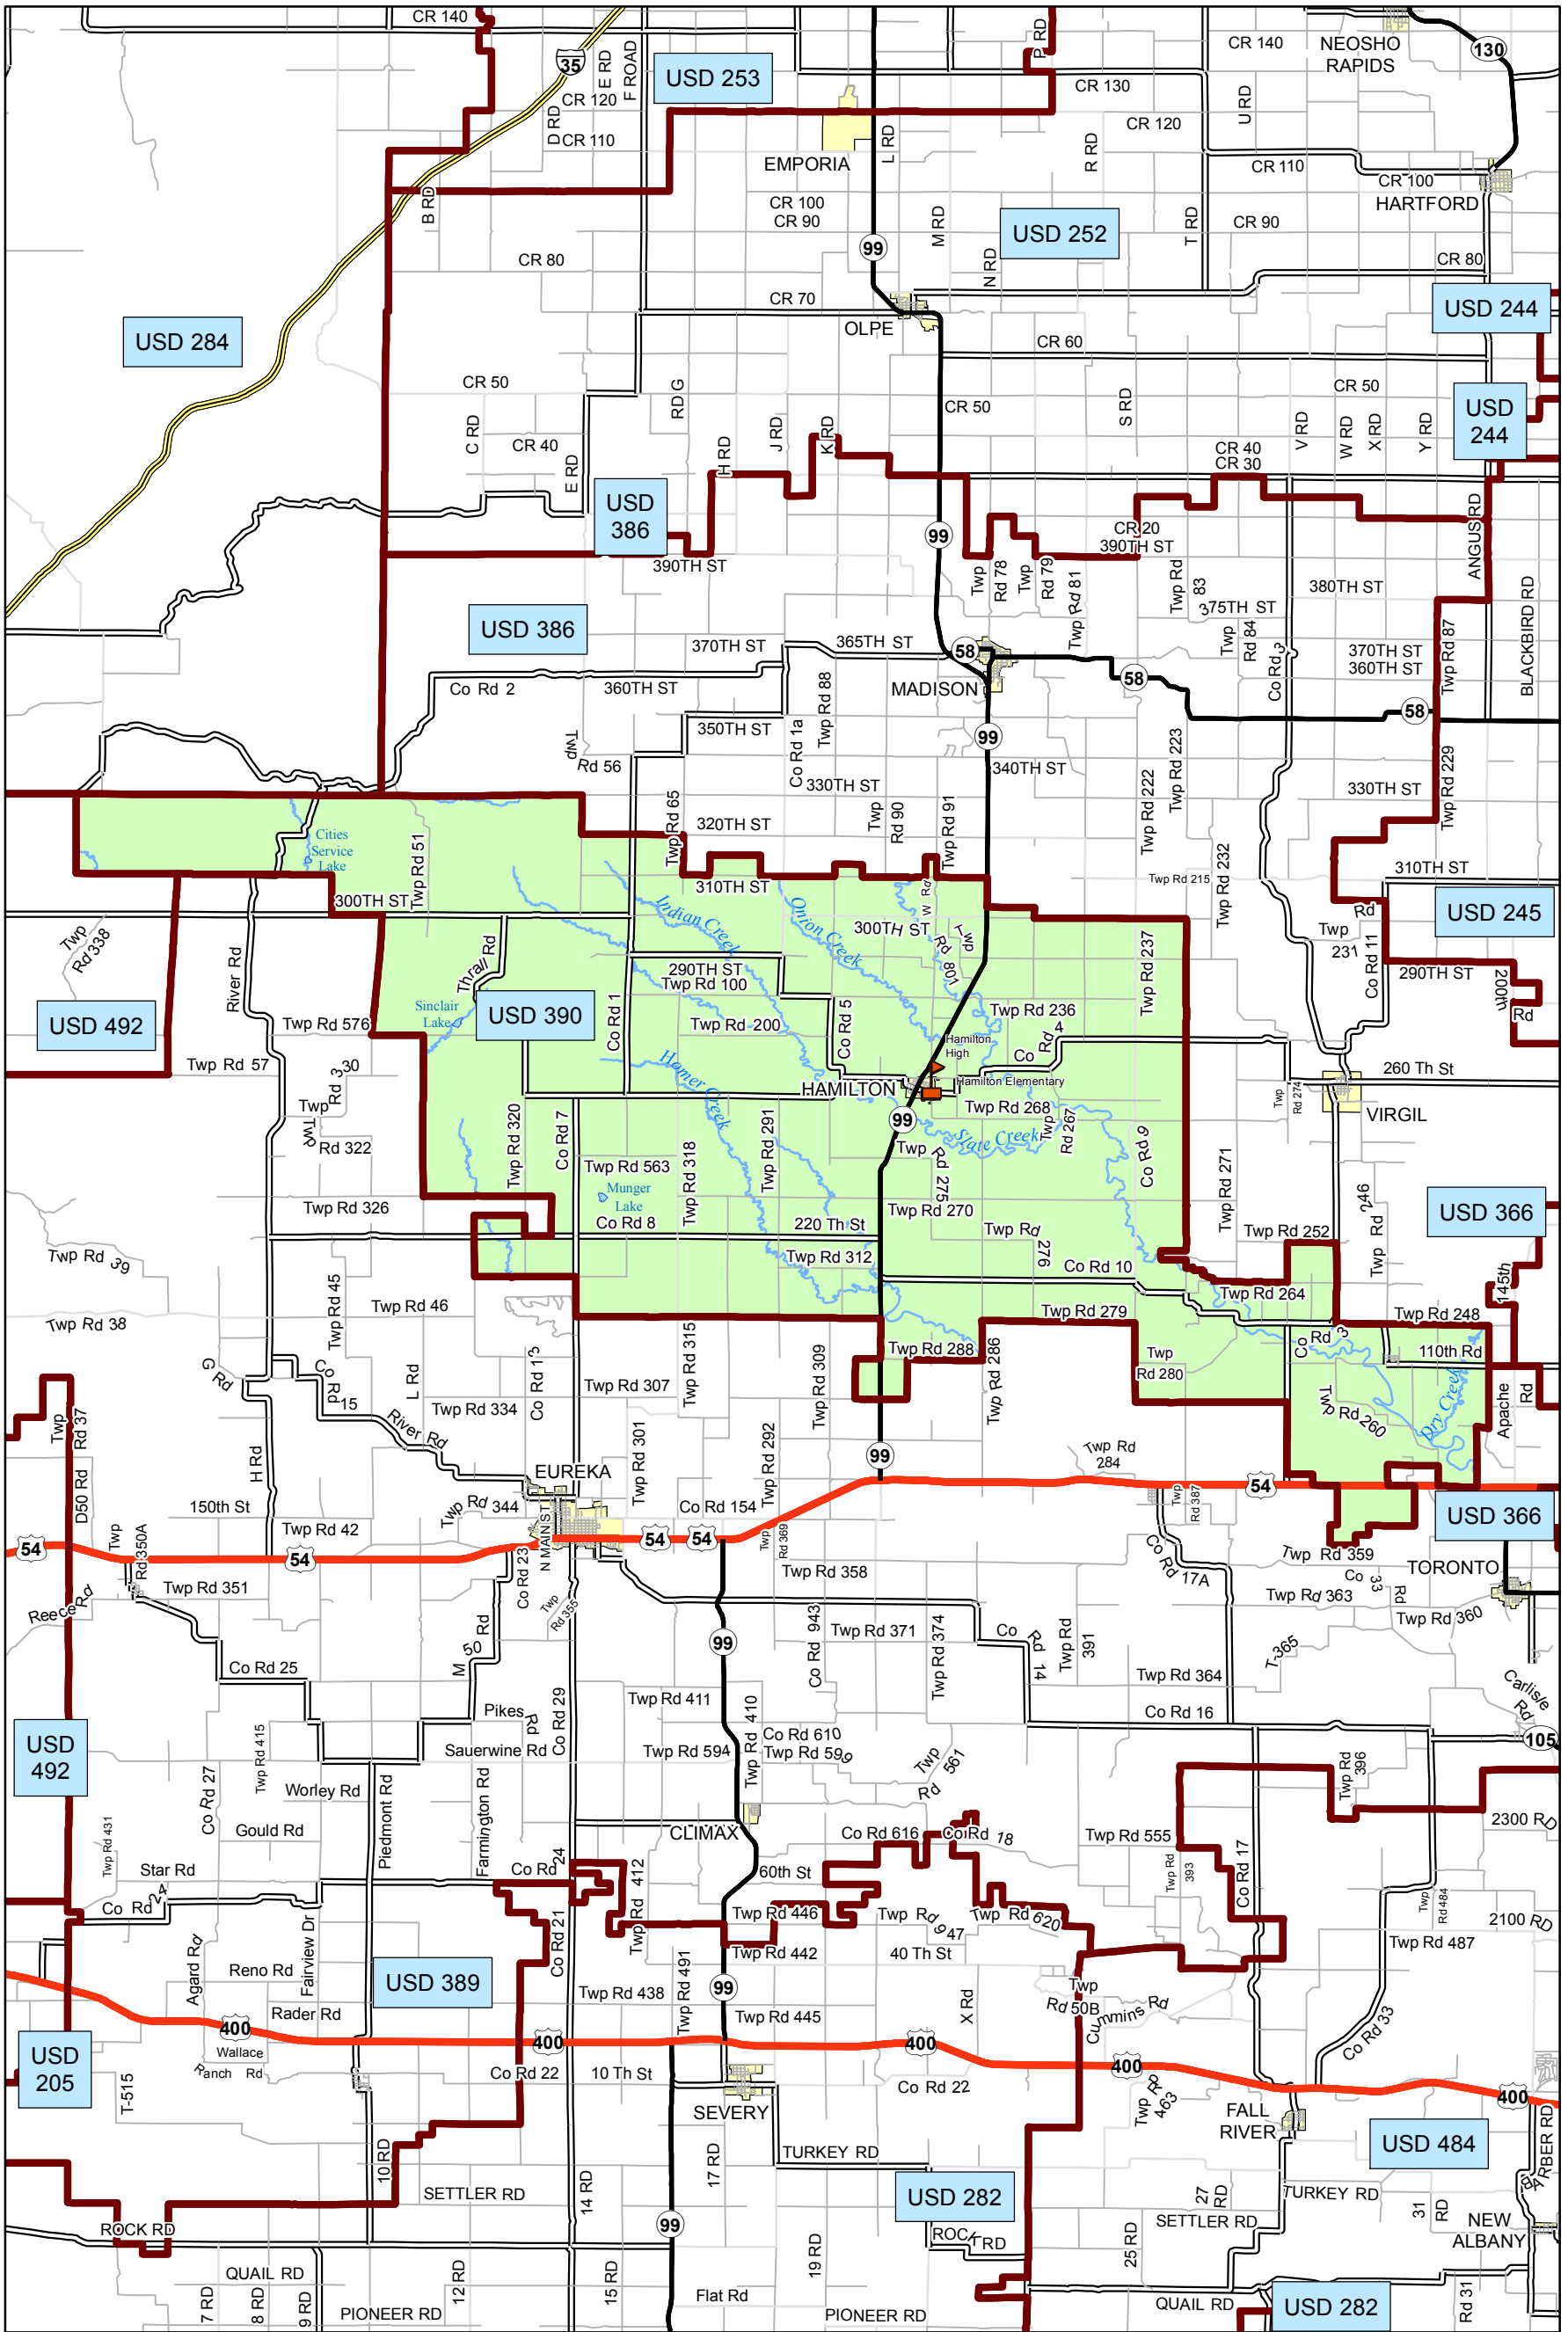

USD 390 District Map

PREPARED BY THE
KANSAS DEPARTMENT OF TRANSPORTATION
BUREAU OF TRANSPORTATION PLANNING

MAP CREATED TUESDAY, JUNE 02, 2015

KDOT makes no warranties, guarantees, or representations for accuracy of this information and assumes no liability for errors or omissions.

-  Primary/Secondary School
-  Post Secondary School
-  District Boundaries