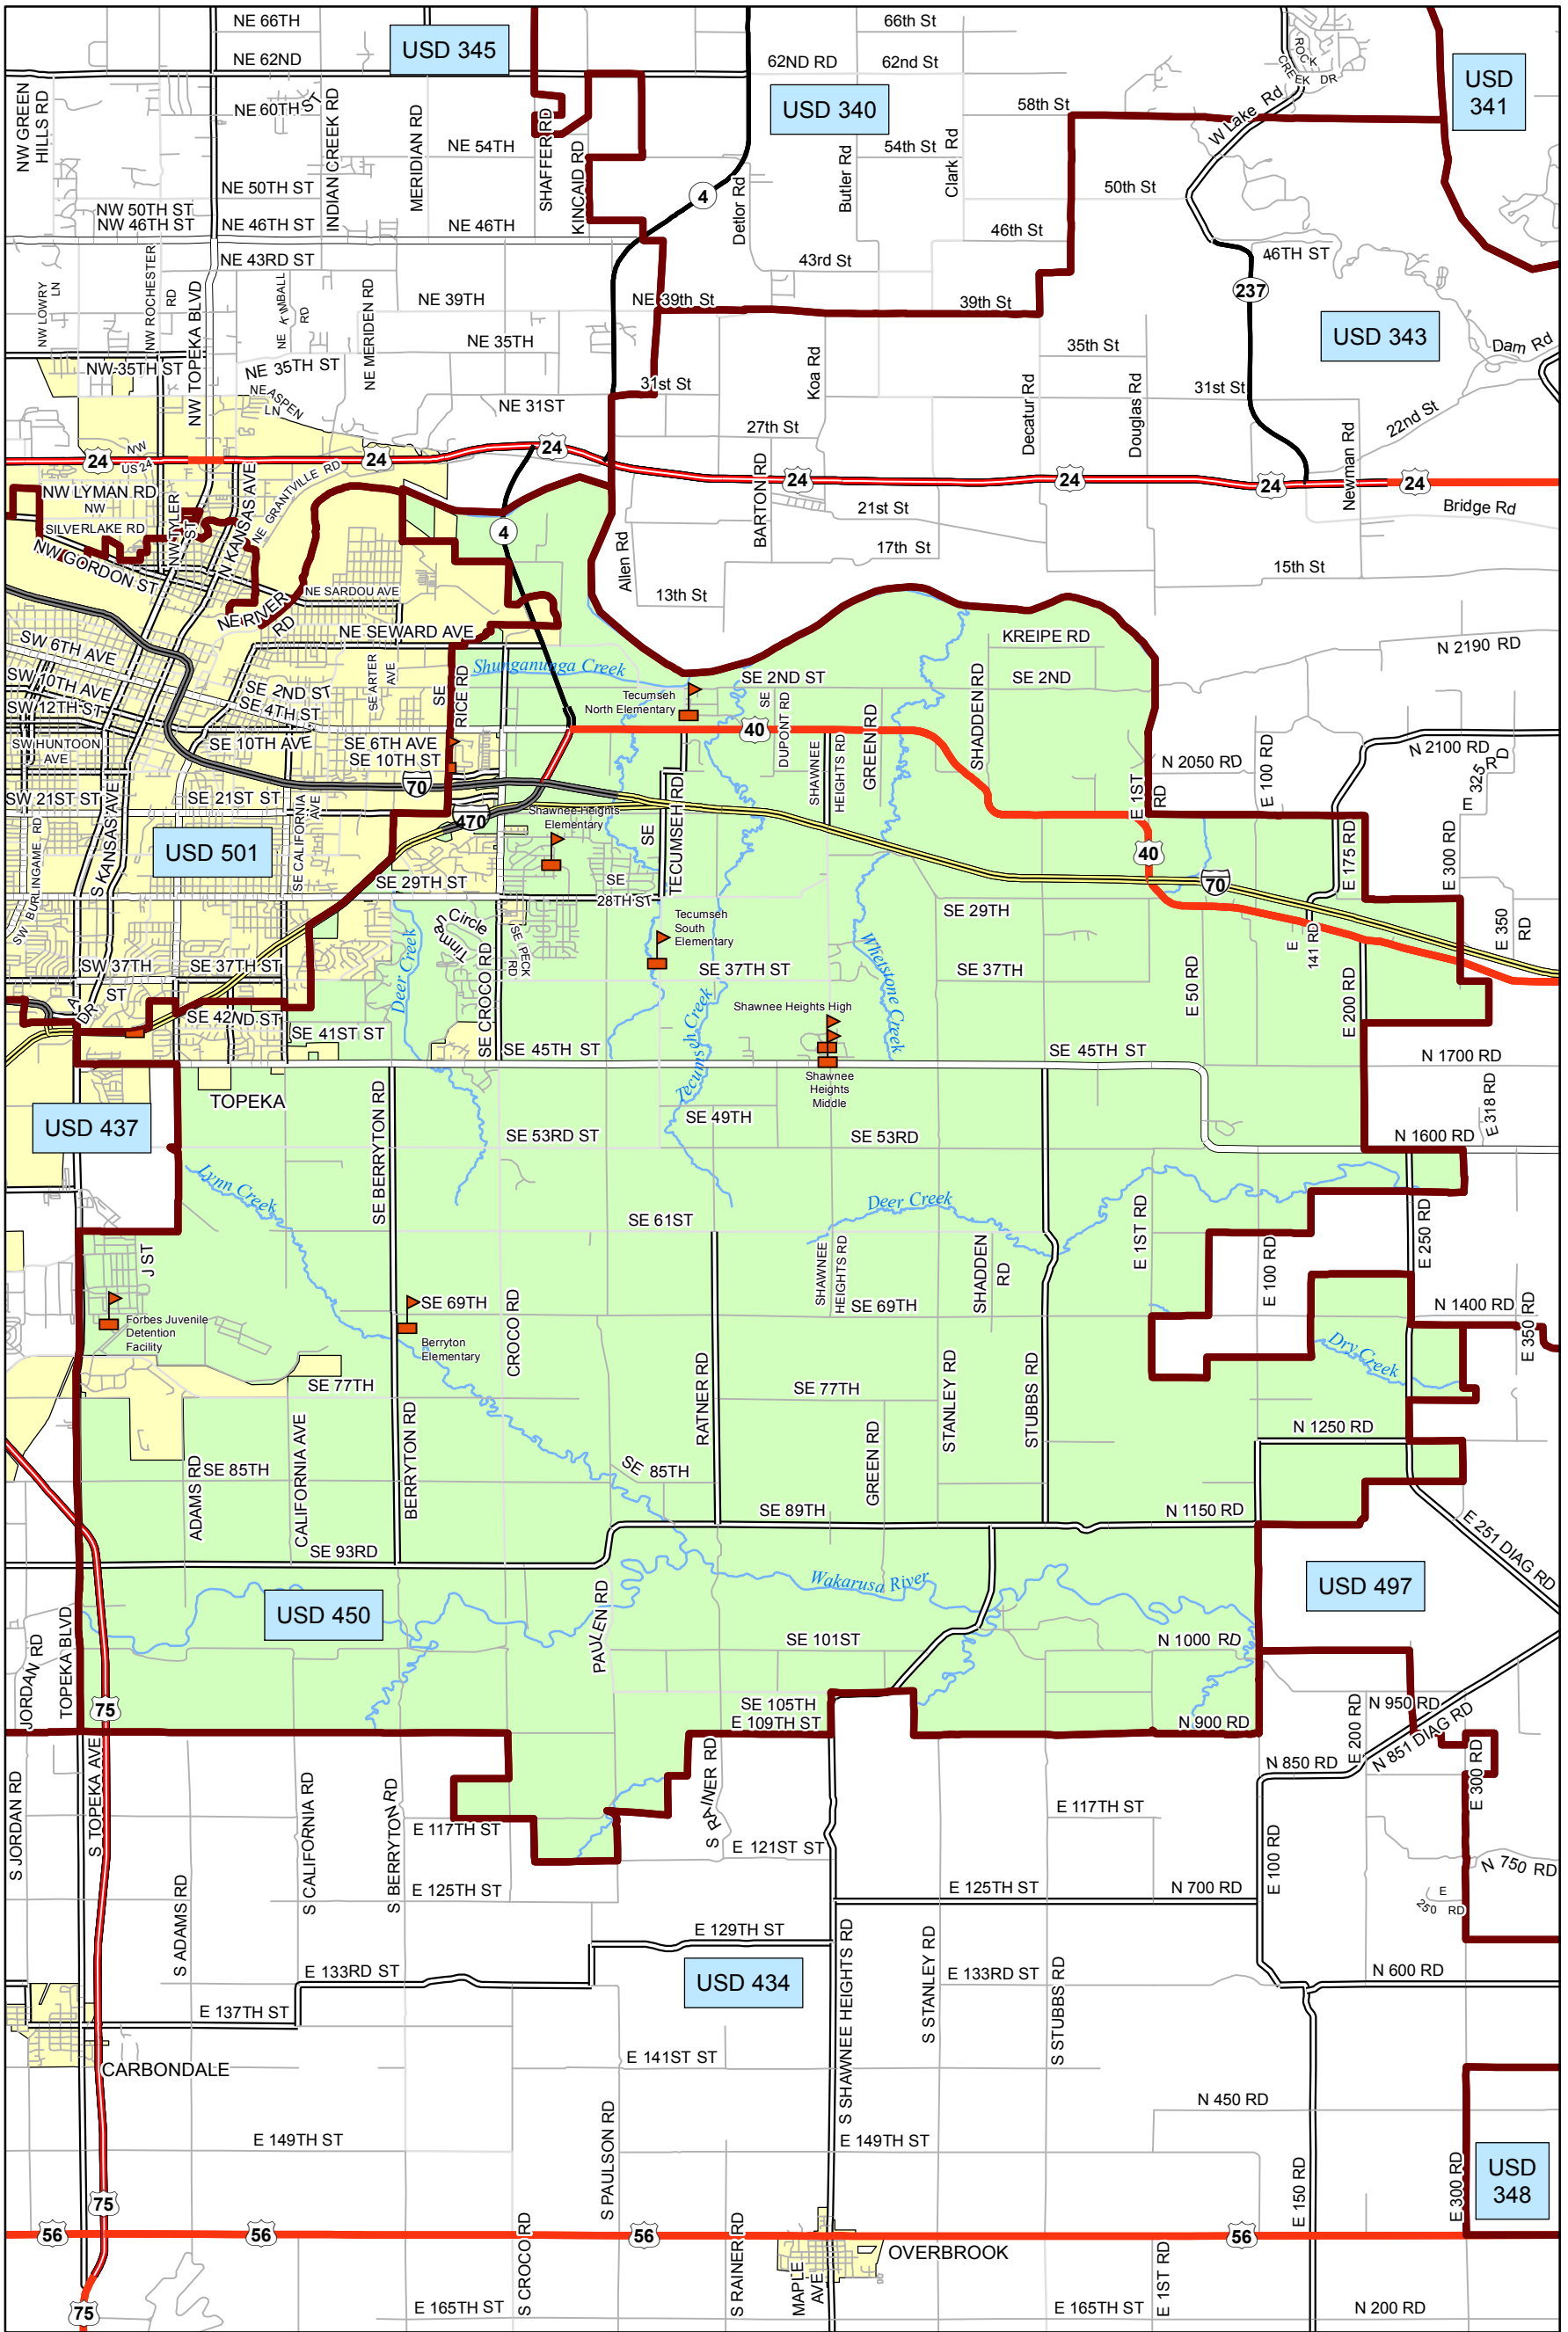

# USD 450 District Map

PREPARED BY THE  
**KANSAS DEPARTMENT OF TRANSPORTATION**  
**BUREAU OF TRANSPORTATION PLANNING**

MAP CREATED TUESDAY, JUNE 02, 2015

KDOT makes no warranties, guarantees, or representations for accuracy of this information and assumes no liability for errors or omissions.

-  Primary/Secondary School
-  Post Secondary School
-  District Boundaries