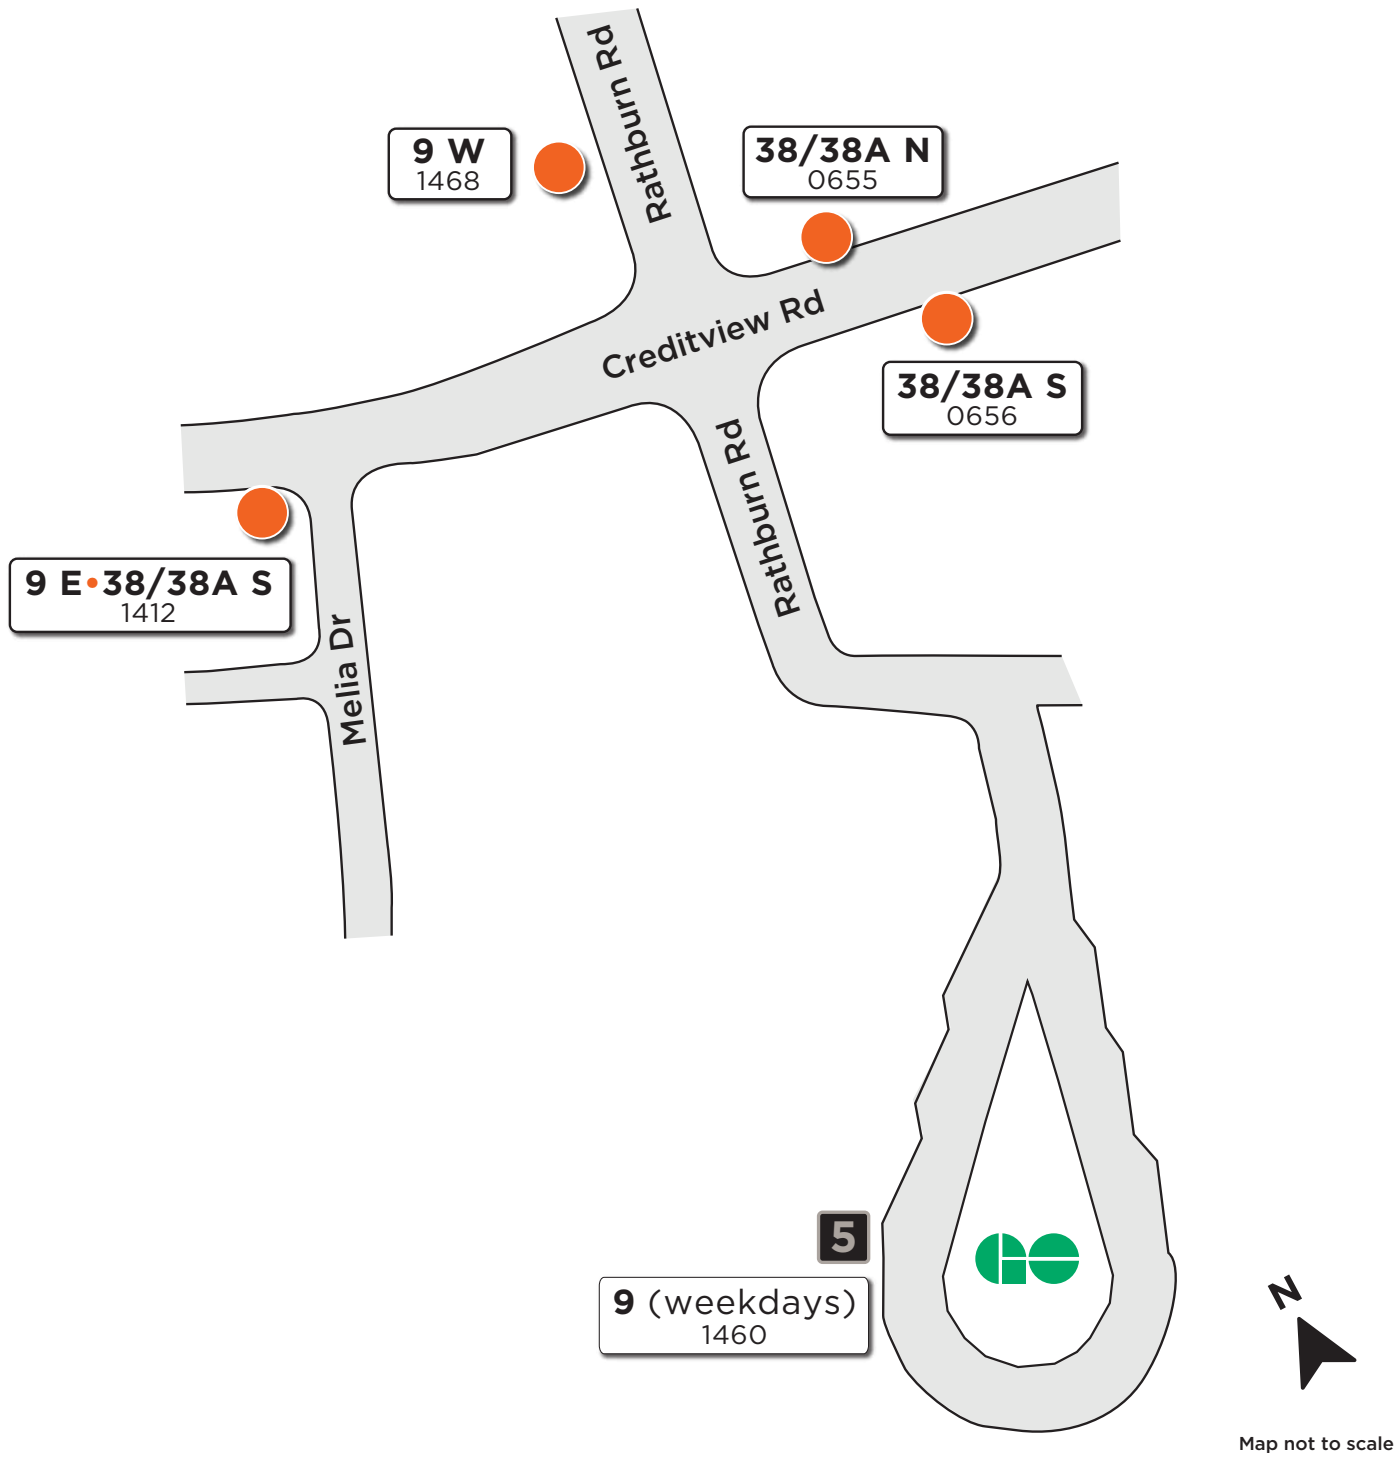

Erindale GO

Map not to scale

Legend

Route # — **9**
Bus stop # — 1460

Bus Stop Marker

Platform Number

Effective: January 8, 2024